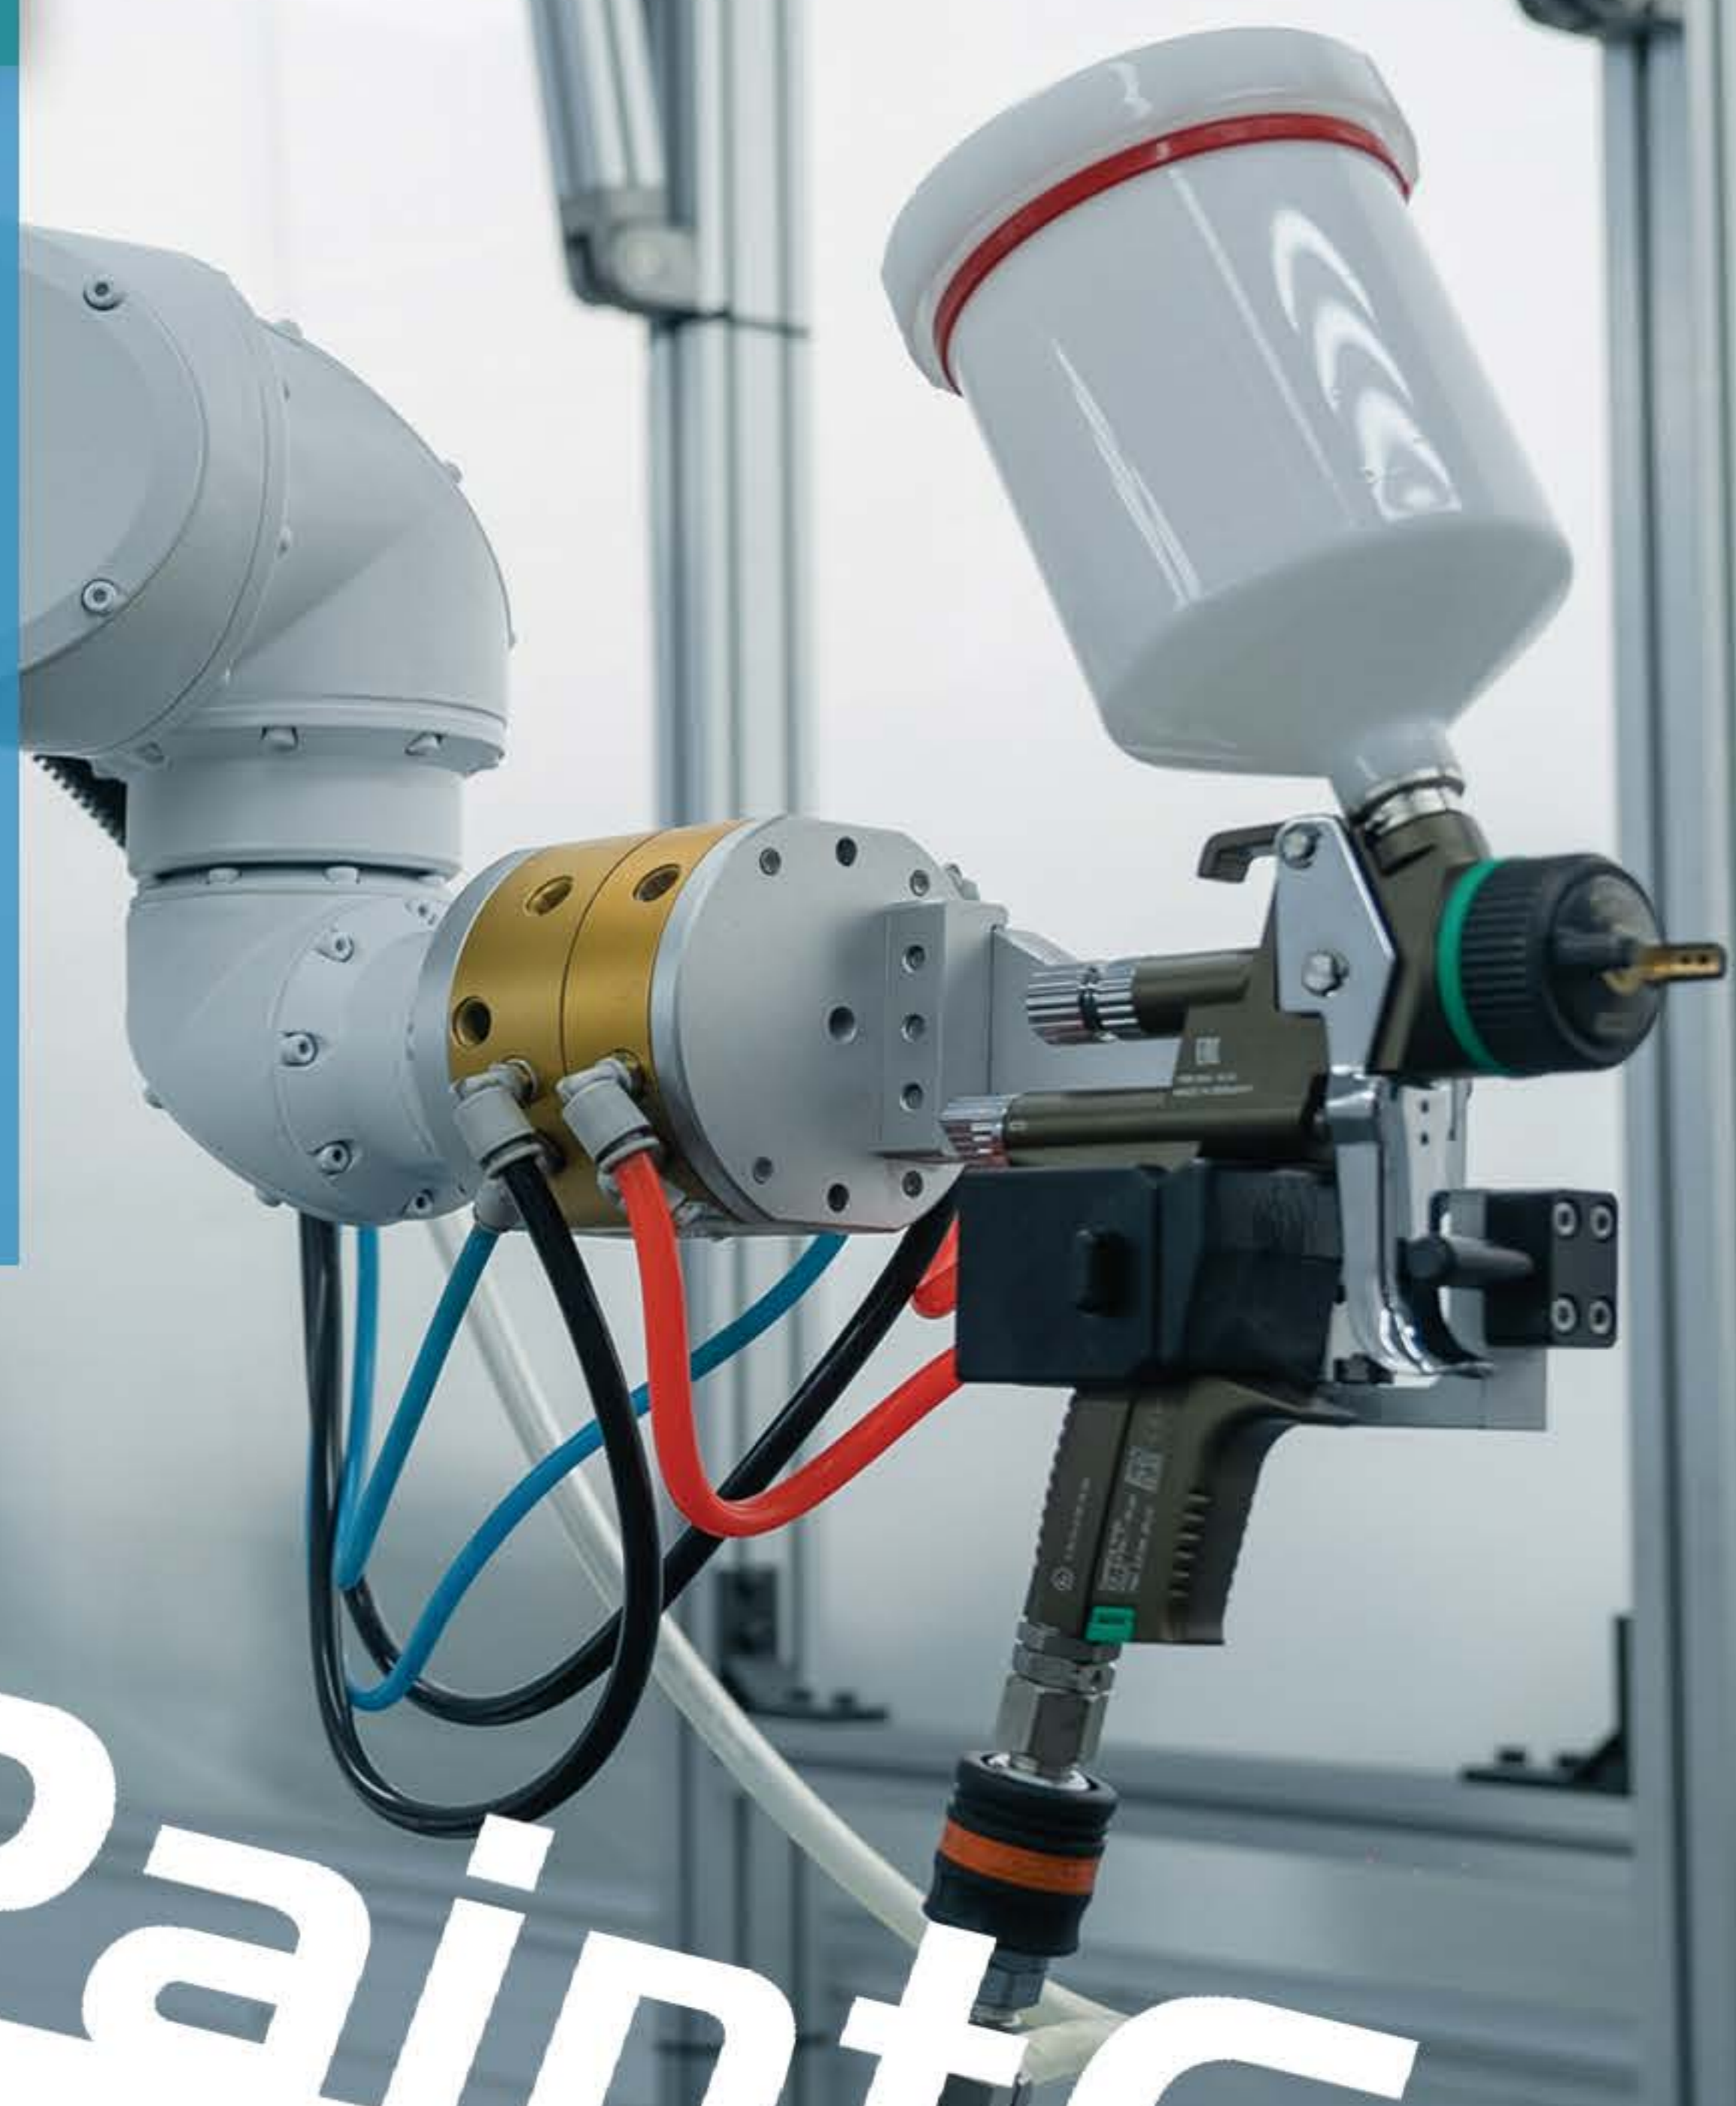

# AUTOMATIC SPRAY PAINTING ROBOT FOR BODY SHOP

**PaintGo**®  
Intelligent Spray  
Painting Robot

**High Quality**

**High Efficiency**

**Stable And Reliable**

**Saving Costs**

**Never Rest**

**Never Ask For Leave**

## PaintGo® INTELLIGENT SPRAY PAINTING ROBOT

PaintGo® Series Intelligent Spray Painting Robot is a highly automatically spray painting system for automobile body repair shop.

It has machine vision which is able to see the appearance of the car, combined with AI algorithms, PaintGo® is able to independently plan the spraying path for all car repair spray painting tasks.